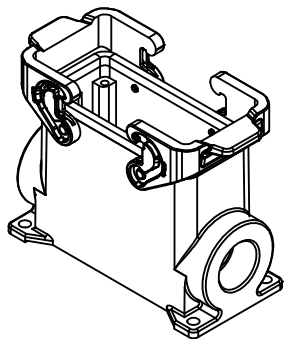

Diritti riservati All rights reserved

1

2

3

Dimensions  
in mm

Simplified representation with dimensions without tolerance

Original Size A4

MLAP 16.225

Date 01/03/22

surface mounting housing, size "77.27", 2x M25 side entries,

Sign. G. Renna

with 2 IL-BRID levers

Scale  
1:1

1

2

3