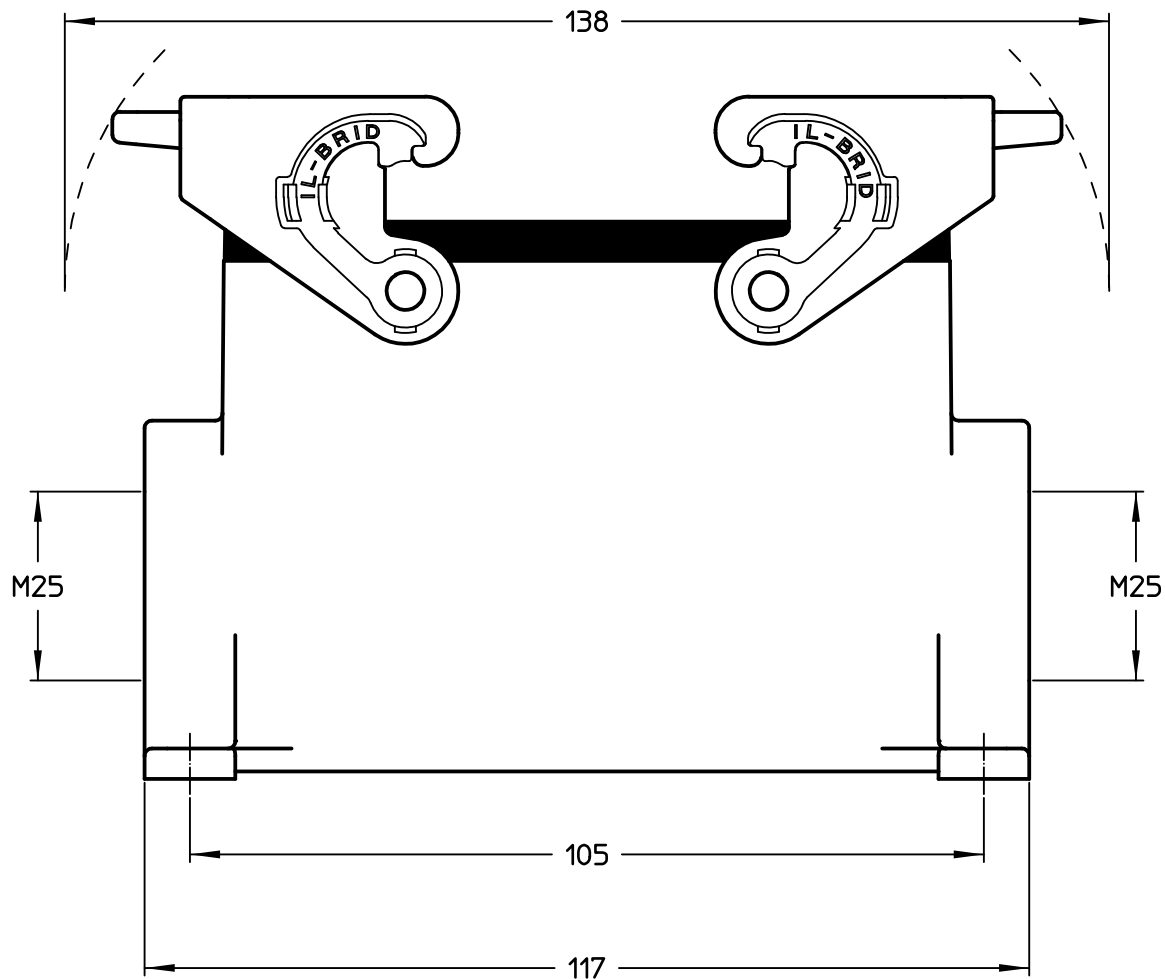

Diritti riservati All rights reserved

1

2

3

Dimensions  
in mm

Simplified representation with dimensions without tolerance

Original Size A4

MLAP 16.225

Date 01/03/22

surface mounting housing, size "77.27", 2x M25 side entries,

Sign. G. Renna

with 2 IL-BRID levers

Scale  
1:1

1

2

3