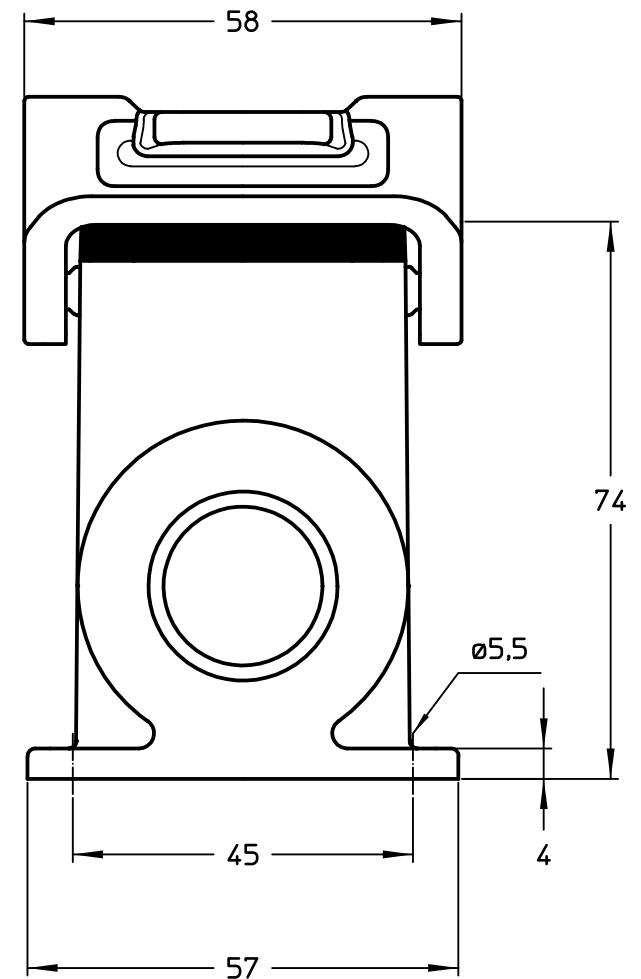

Diritti riservati All rights reserved

1

2

3

Dimensions  
in mm

Simplified representation with dimensions without tolerance

Original Size A4

MLAP 16.225

Date 01/03/22

surface mounting housing, size "77.27", 2x M25 side entries,

Sign. G. Renna

with 2 IL-BRID levers

Scale  
1:1

1

2

3